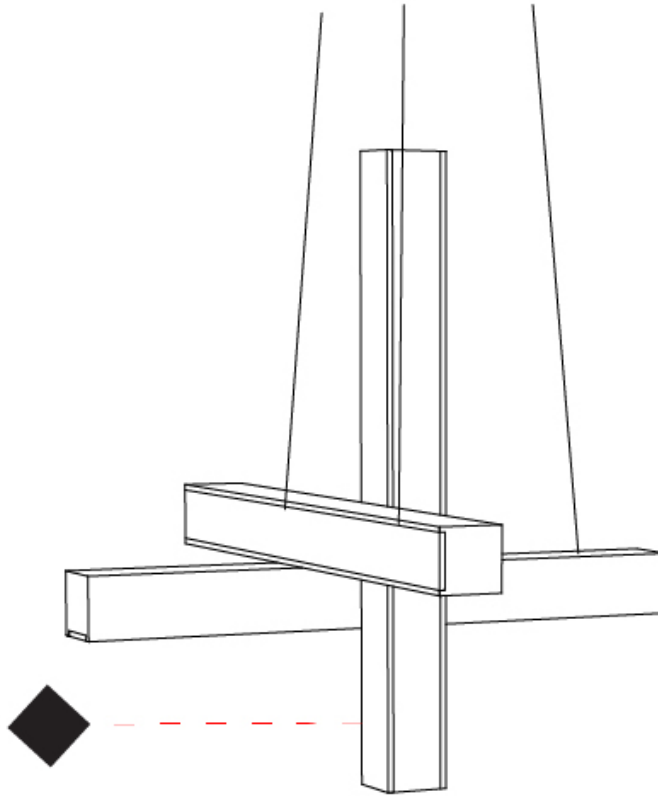

## CROSS SHAPE SUSPENSION

D71028-

PROJECT

TYPE

SPECIFIER

QUANTITY

DATE