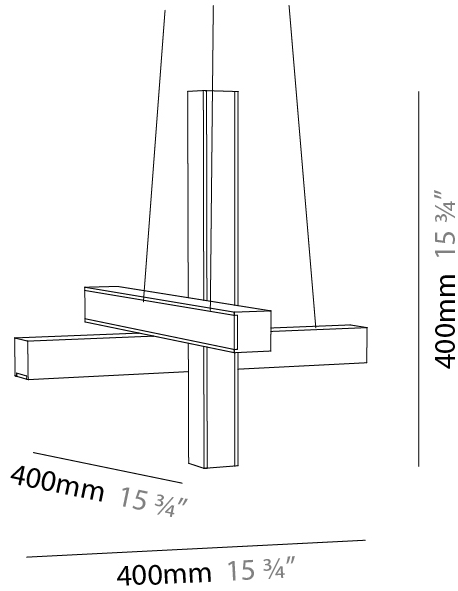

PROJECT	
TYPE	
SPECIFIER	
QUANTITY	
DATE	

CROSS SHAPE SUSPENSION

D71028-

base number
Color   Finish
Temperature   Options

1. To build a product code in our configurator select the specify button on the base model # product page
2. To build a manual product code on this datasheet choose from the options listed below in blue font and add the suffix to the base model #

GENERAL

Series: LED40 Modular
Subseries: Cross Shape
Brand: Tunto
Division: Design
Mounting Type: Suspension
Mounting Location: Ceiling
Subcategory: Modular

PHYSICAL

Shape: Abstract
Length (mm): 400
Length (in): 15 ¾
Width (mm): 400
Width (in): 15 ¾
Height (mm): 400
Height (in): 15 ¾
Max. Overall Height (mm): 2400
Max. Overall Height (in): 94 ½
Extension (mm): 80
Extension (in): 3 ⅛
Light Distribution: Omnidirectional
Diffuser: Opal
Fixture Finish: [WAL](#) / [ASH](#) / [OAK](#) / [BLK](#) / [WHI](#)
Fixture Material: Wood

ELECTRICAL

Lamp Type: LED
Input Wattage (W): 23
Total Output Wattage (W): 18.9
Dimming: Tri-Mode (Non-Dimming and Phase Dimming (120Vac only) and 0-10V Dimming)
Driver Included: Yes
Driver Location: Integrated
Driver Type: Constant Current - Universal
Driver Class: Class 2
Input Voltage (V): 120 - 277
Constant Current (MA): 700

LED

Color Temperature (°K): [2700](#) / [3000](#) / [4000](#)
Max. Delivered Lumen (lm): 1100
CRI: >93 CRI
Lamp Life (hrs): 50000

OPTICAL

RATINGS AND CERTIFICATIONS

Certified By: Certified for North American Standards
IP rating: IP20